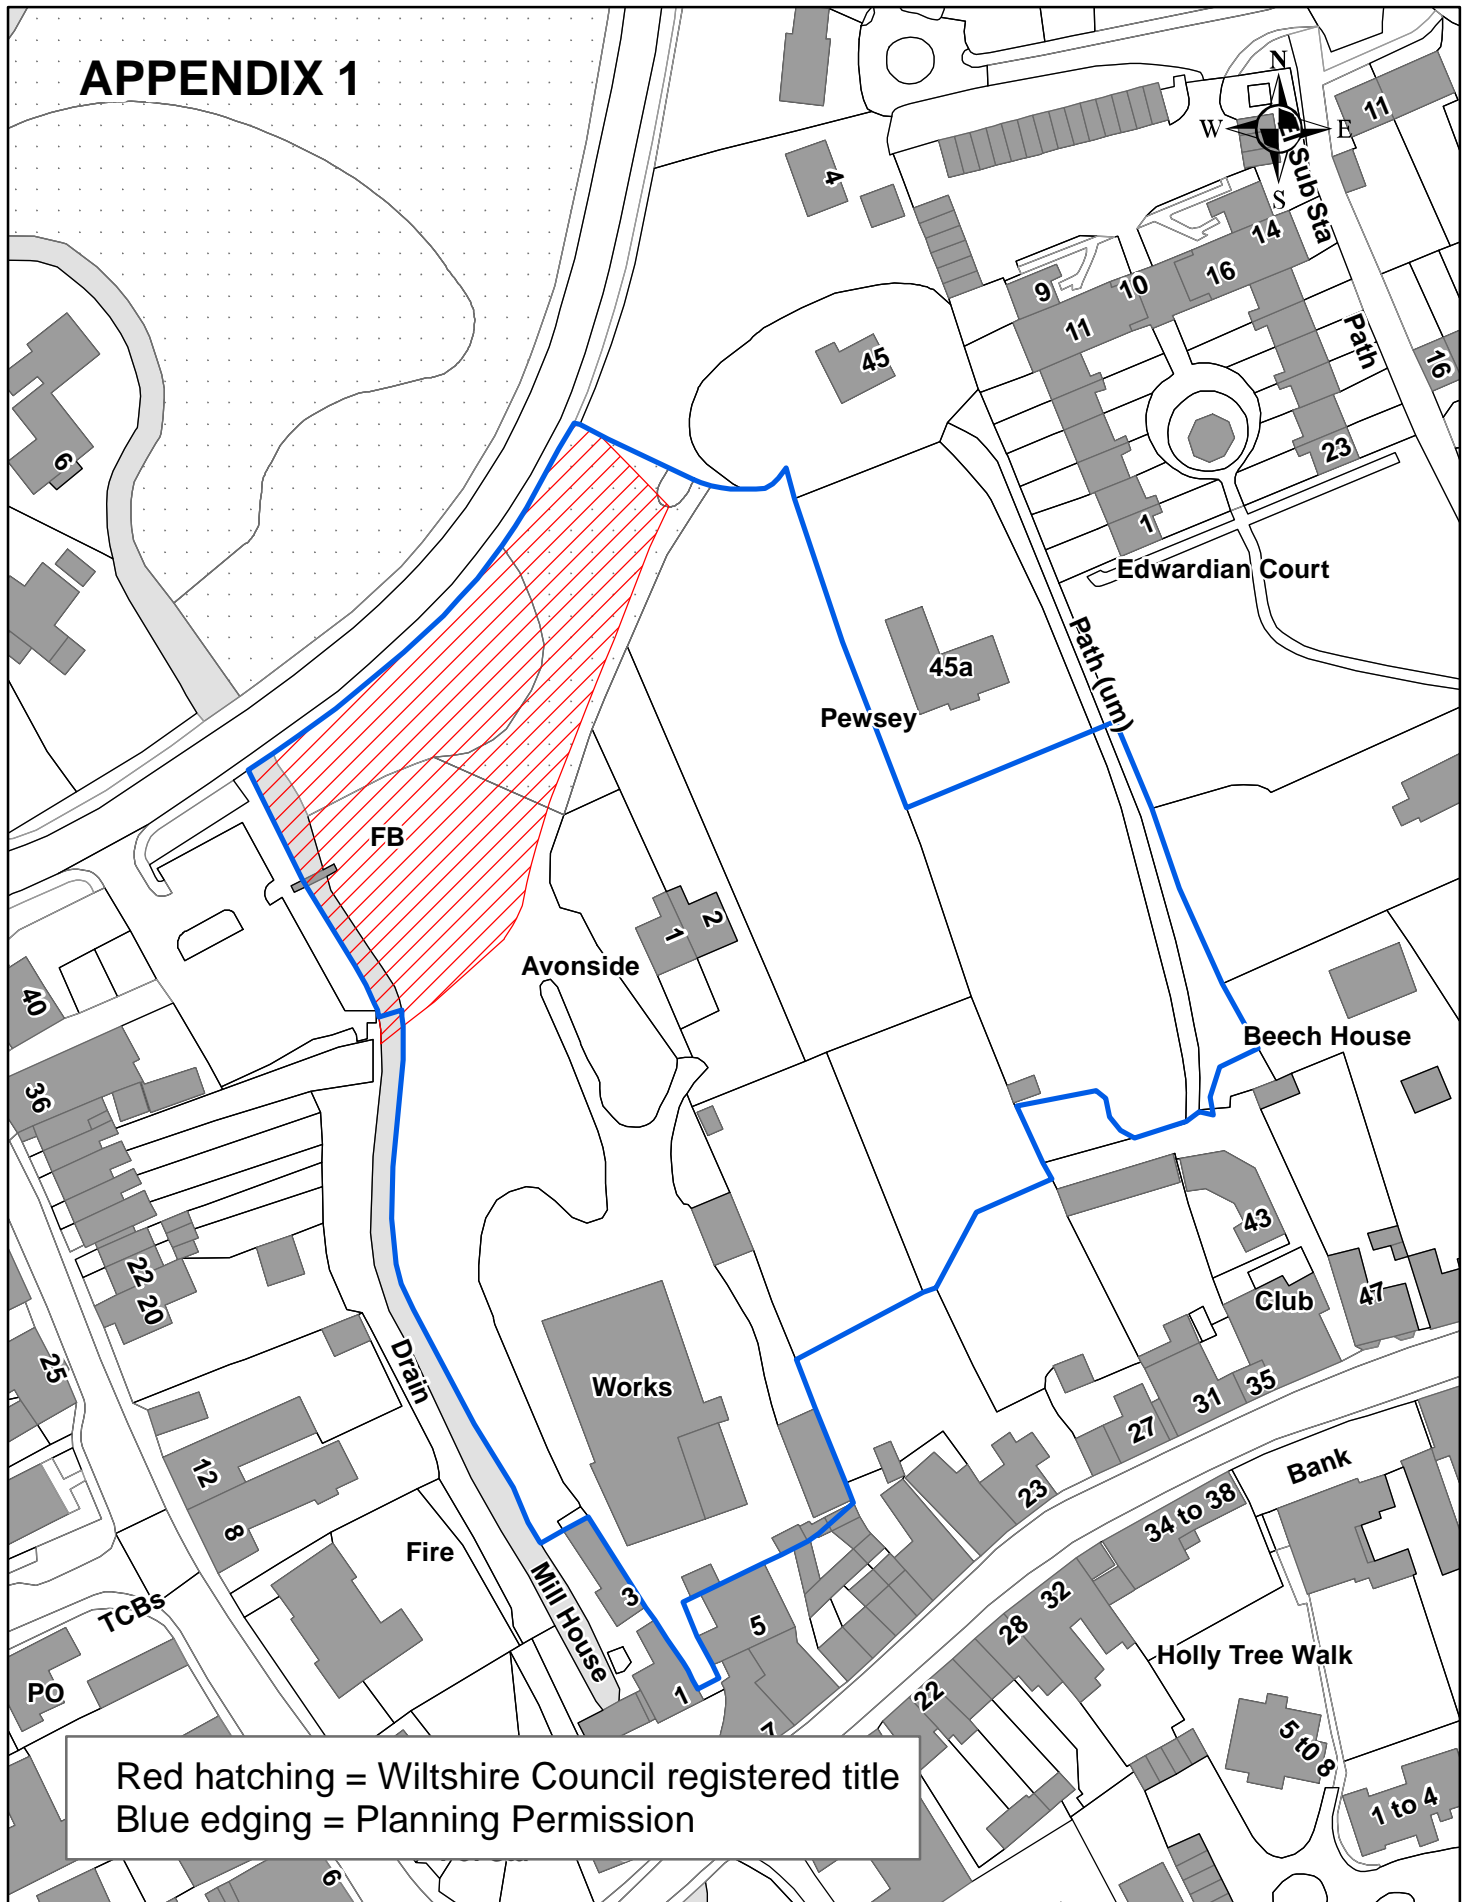

# APPENDIX 1

Red hatching = Wiltshire Council registered title  
 Blue edging = Planning Permission

Title:		Pewsey land at Broomcroft Road		Crown copyright and database rights 2011 Ordnance Survey 100049050	
Date:	7th June 2011	Dr Carlton Brand BA MSc EngD Corporate Director, Resources Telephone 0300 456 0100		 Where everybody matters	
Scale:	1:1250 @ A4				
Drawing No:	.				